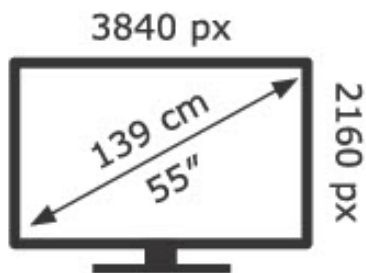

ENERG

LG Electronics

OLED55G39LA

77 kWh/1000h

ABCDEF**G**

171 kWh/1000h

2019/2013