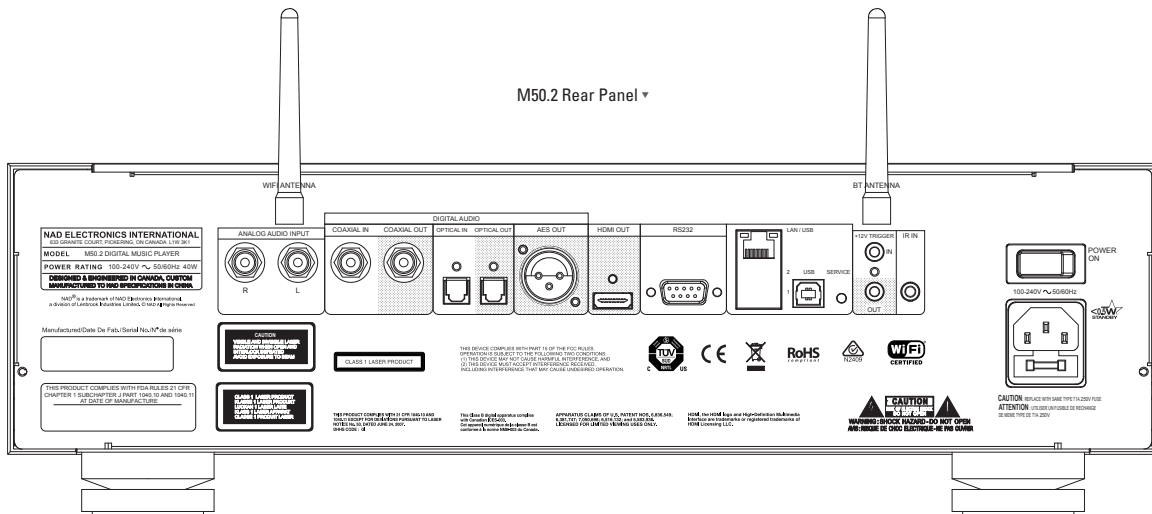

Specifications M50.2 ▾

BluOS FEATURES

Supported File Formats	MP3, AAC, WMA, OGG Vorbis, WMA-L, FLAC, ALAC, WAV, AIFF, MQA, HRA
Supported Cloud Services	WiMP, Slacker Radio, HighResAudio, JUKE, TIDAL, Deezer, Murfie, HDTracks, Spotify, Napster, Rhapsody
Supported Operating Systems	Microsoft Windows XP, 2000, Vista, 7, 8, Apple Macintosh
Free Internet Radio	TuneIn Radio, iHeartRadio

INPUT

USB 2.0 Device (Type B) Storage (Digital Music Vault)
Front and Rear USB 2.0 Type A for playback via USB Stick, Hard Drive
IR In
Analog In
12V Trigger In

OUTPUT

S/PDIF	75 ohms
Coaxial	TOSlink
Optical	
HDMI 1.4 (Audio only)	110 ohms
Digital AES/EBU	
12V Trigger Out	

NETWORK CONNECTIVITY

WiFi 802.11n/g 2.4G
Ethernet 10/100Mbps
Bluetooth AptX®
RS232

GENERAL SPECIFICATIONS

Sample Rate	32kHz to 192kHz, 16/24 bit
USB File Systems	FAT 32, Linux EXT
Standby Power	<0.5W

GENERAL

Dimensions (WxHxD)*	435 x 133 x 380mm (17 1/8 x 5 1/4 x 15") **
Net Weight	8.1kg (17.9lb)
Shipping Weight	11.5kg (25.4lb)

* Gross dimensions include feet, extended buttons and rear panel terminals. ** Non-metric measurements are approximate. NAD Electronics will not assume any liability for errors being made by retailers, custom installers, cabinet makers, or other end users based on information contained in this document. Note: Installers should allow a minimum clearance of 55mm for wire/cable management.