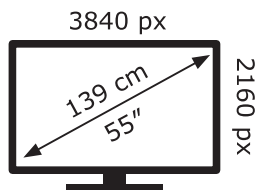

ENERG

LG Electronics

OLED55G19LA

107 kWh/1000h

ABCDEF**G**

165 kWh/1000h

2019/2013