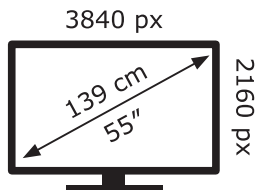

ENERG ⚡

LG Electronics

OLED55G29LA

81 kWh/1000h

ABCDEF**G**

166 kWh/1000h

2019/2013