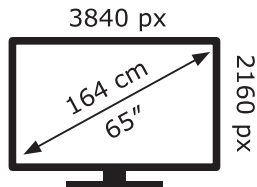

ENERG ⚡

LG Electronics

OLED65C19LA

126 kWh/1000h

ABCDEF**G**

222 kWh/1000h

2019/2013