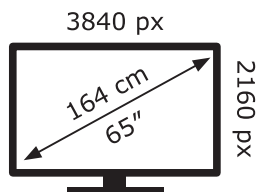

ENERG ⚡

LG Electronics

OLED65C29LD

97 kWh/1000h

ABCDEF**G**

193 kWh/1000h

2019/2013