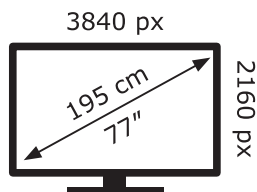

**ENERG** ⚡

**LG Electronics**

OLED77C29LD

**119** kWh/1000h

ABCDEF**G**

**248** kWh/1000h

2019/2013