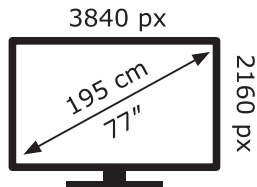

ENERG

LG Electronics

OLED77G19LA

171 kWh/1000h

ABCDEF**G**

304 kWh/1000h

2019/2013