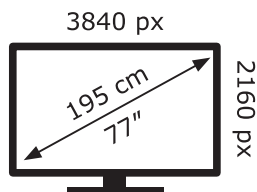

**ENERG** ⚡

**LG Electronics**

OLED77G29LA

**124** kWh/1000h

ABCDEF**G**

**306** kWh/1000h

2019/2013