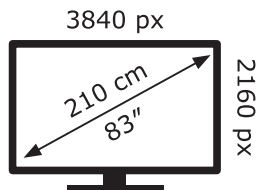

**ENERG** ⚡

**LG Electronics**

OLED83C27LA

**150** kWh/1000h

ABCDEF**G**

**314** kWh/1000h

2019/2013