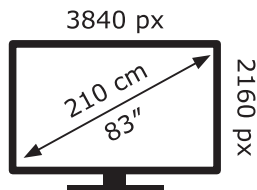

ENERG ⚡

LG Electronics

OLED83G29LA

150 kWh/1000h

ABCDEF**G**

351 kWh/1000h

2019/2013